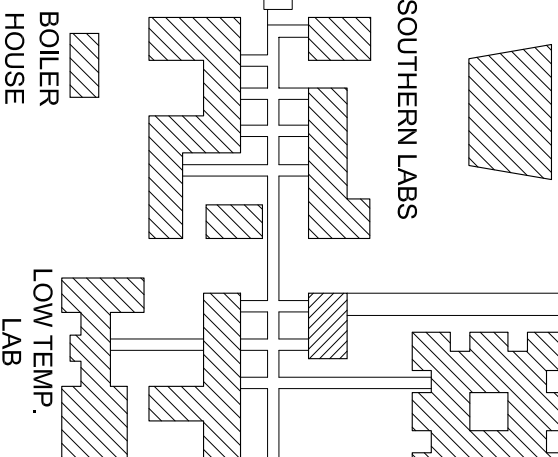

PROPOSED SITE OF
FACULTY CLUB

PROPOSED
ALUMNI CENTRE

STUDENT
ACTIVITY
CENTRE

R O A D

LECTURE HALLS
EXPANSION

SOUTHERN LABS

ALUMNI & STUDENT CAREER CENTRE, I.I.T. KANPUR

Dwg. No.
SK-01

SITE PLAN
SCALE 1:2000

kanvinde rai & chowdhury
architects & planners,
new delhi

Date
MAY 05