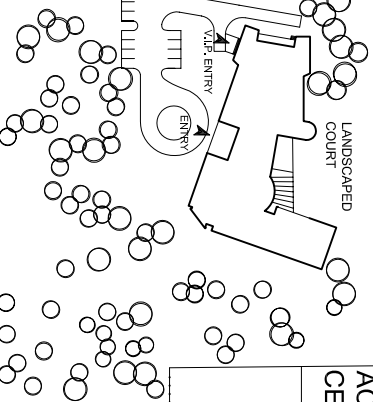

PROPOSED SITE OF
FACULTY CLUB

PROPOSED
ALUMNI CENTRE

STUDENT
ACTIVITY
CENTRE

R O A D

LECTURE HALLS
EXPANSION

SOUTHERN LABS

ALUMNI & STUDENT CAREER CENTRE, I.I.T. KANPUR

Dwg. No.
SK-01

SITE PLAN
SCALE 1:2000

kanvinde rai & chowdhury
architects & planners,
new delhi

Date
MAY 05